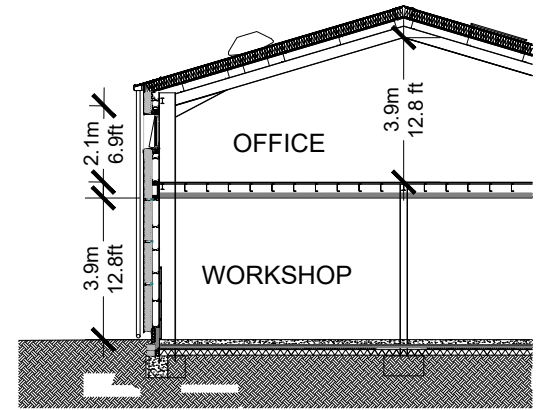

SECTION

PLATINUM STAGES

OFFICES

4D STUDIO

Bedford House
Fulham Green
69-79 Fulham High Street
London SW6 3JW

© Copyright. 4D-Studio Ltd.2021

ELSTREE STUDIOS