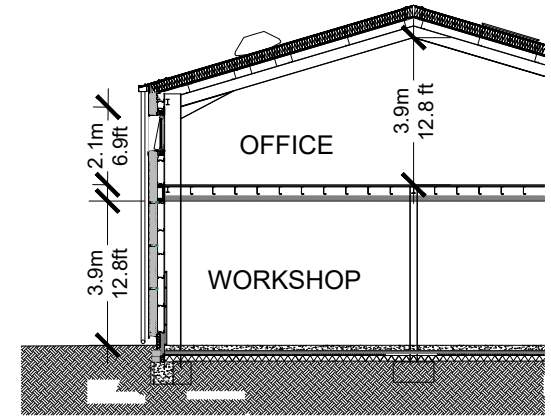

GROUND FLOOR PLAN

SECTION

PLATINUM STAGES

WORKSHOPS

4D STUDIO

Bedford House
Fulham Green
69-79 Fulham: High Street
London SW6 3JW

020 7471 8550
mail@architect.uk.com
www.4d-studio.co.uk

© Copyright. 4D-Studio Ltd.2021