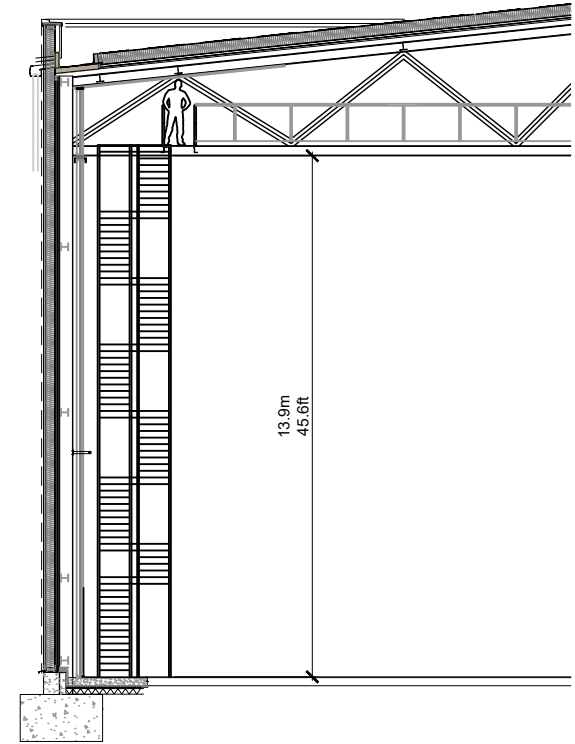

SECTION

PLATINUM STAGES SOUNDSTAGES 3 & 4

4D STUDIO

Bedford House
Fulham Green
69-79 Fulham High Street
London SW6 3JW

© Copyright. 4D-Studio Ltd.2021

ELSTREE STUDIOS