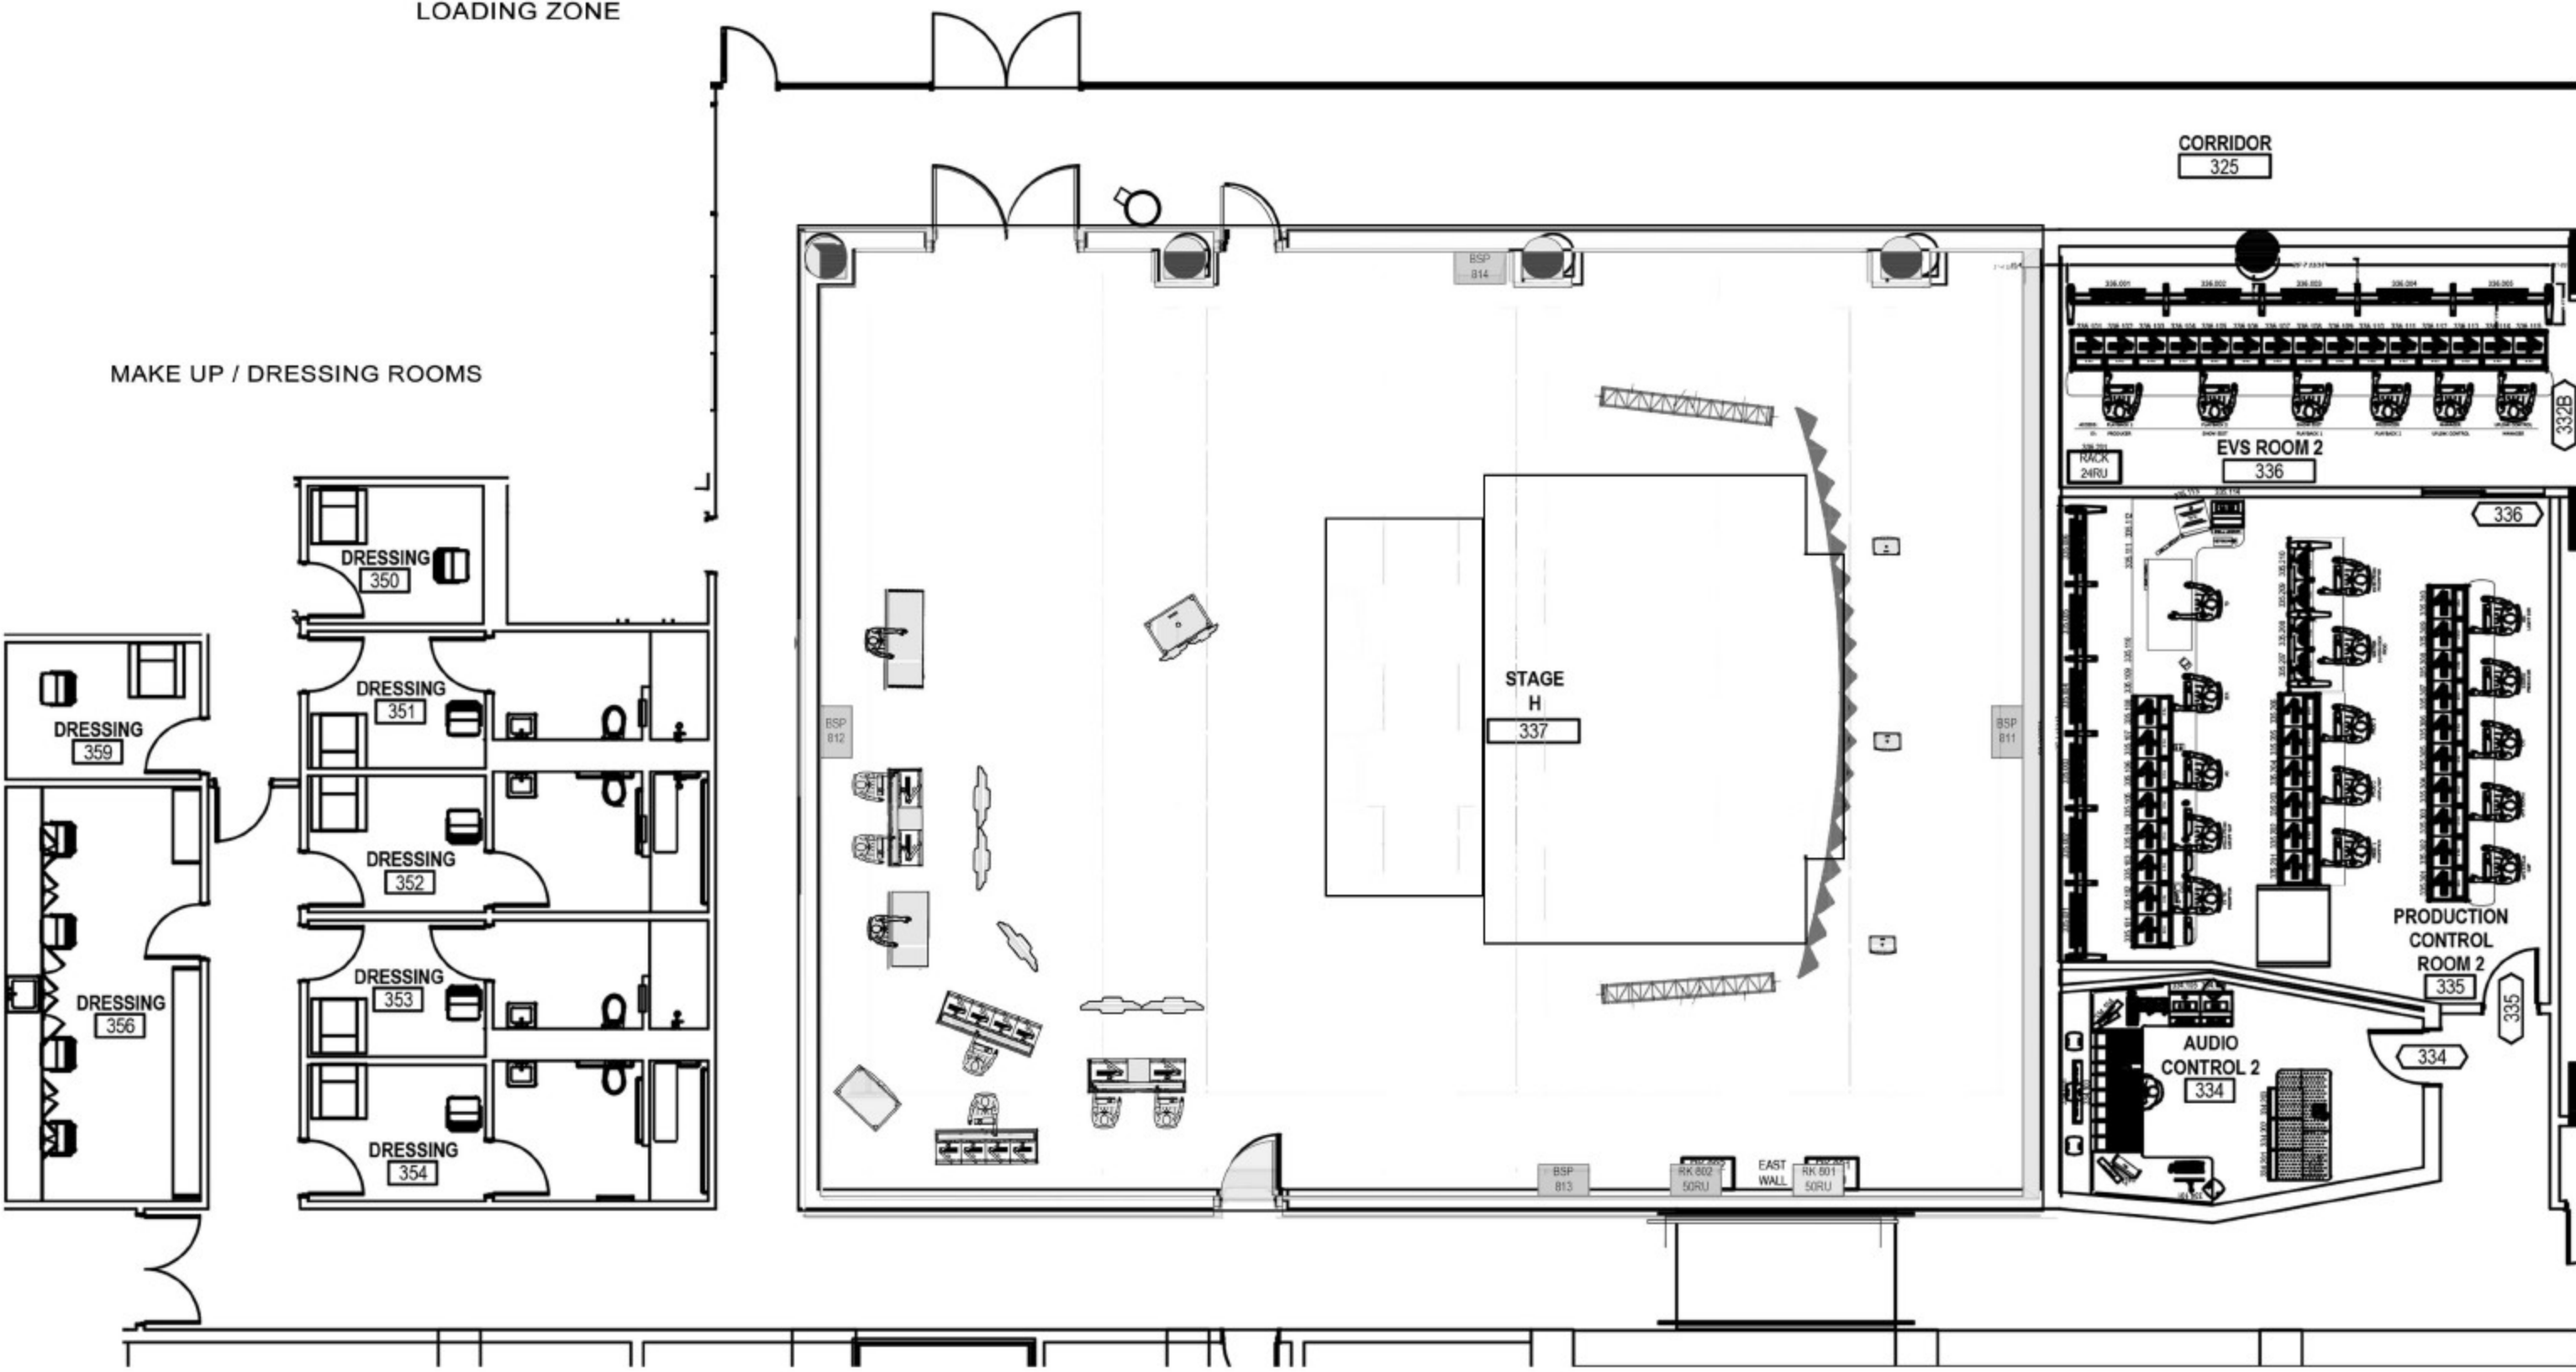

LOADING ZONE

MAKE UP / DRESSING ROOMS

CORRIDOR  
325

# O&T STUDIOS

STAGE H, CONTROL ROOM H, MAKE-UP & DRESSING ROOMS